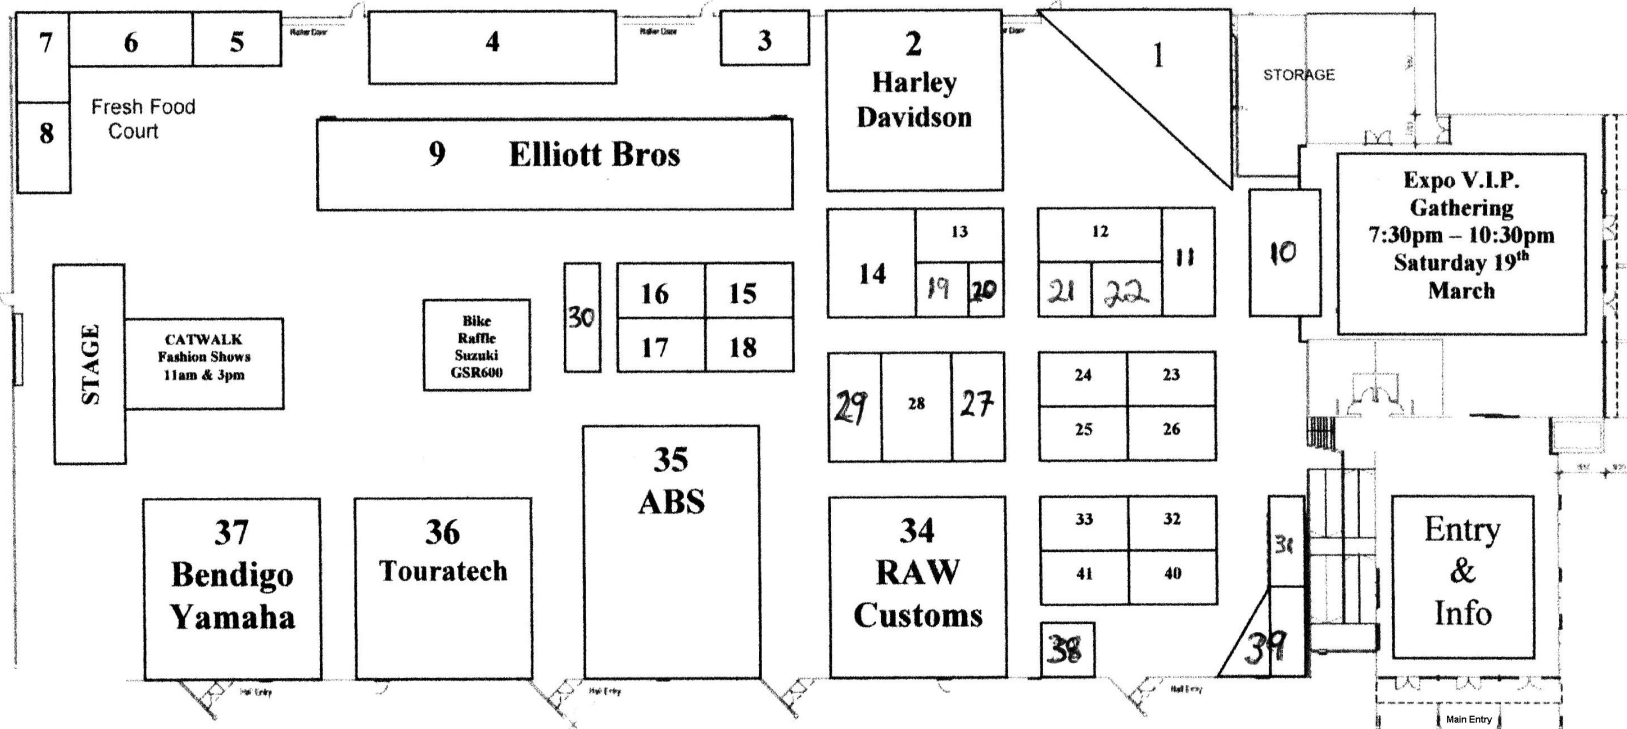

BENDIGO MOTORCYCLE EXPO 2011 – EXHIBITORS LIST & SITE PLAN

SITE	EXHIBITOR	SITE	EXIBITOR
1	PENNA MOTORCYCLES / <i>Doug Sunderland (Special Guest)</i>	22	KRIEGA
2	SHEPPARTON HARLEY DAVIDSON	23	MERLANA LEATHER
3	MAINFRAME CUSTOM CYCLES	24	EAR MOULDS
4	MAGNUM	25	CLOCK ABOUT
5	SUBWAY – <i>Fresh Food Court</i>	26	BME Merchandising inc - <i>Bradford Badges & JD Sports</i>
6	WILD MINT – <i>Fresh Food Court</i>	27	AUS LINK
7	FRUIT JUICE – <i>Fresh Food Court</i>	28	BENDIGO SCOOTERS
8	MARLENEA COFFEE – <i>Fresh Food Court</i>	29	UNIVERSAL MAGAZINES
9	ELLIOT BROS MOTORCYCLES	30	MEDISCOPE AUSTRALIA
10	DRUM DOCTOR	31	HEAVENLY THREADS
11	BENDIGO ELECTROPLATING & METAL POLISHERS	32	MOOSE MOTORCYCLES
12	BENDIGO CLASSIC MOTORCYCLES	33	BENDIGO DIRTBIKES
13	HMRAV - Historic Vintage Motorcycle Racing Ass Vic	34	RAW CUSTOMES
14	BIG BAZ BIKER GEAR	35	ABS MOTORCYCLES
15	BENDIGO CLOTHING	36	TOURATECH
16	MOTORCYCLING AUSTRALIA	37	BENDIGO YAMAHA
17	COMPASS EXPIDITIONS	38	BELPARD
18	GIRL RIDER	39	CUSTOM CAMPERS
19	BENDIGO SCOOTER GROUP	40	OZ MOTORCYCLE MAKEOVERS
20	BELPARD	41	EAZY SIGNS
21	ROAD SAFE	SITE	<i>CONTACT GEORGE BOBIN IF YOU REQUIRE A SITE</i>

- **Exhibitors and General Public please note.**
- Allocations and Layout is not final and subject to change by the Bendigo Motorcycle Expo Inc. Committee.(BME COMMITTEE)
- Site allocation is correct as at 17/03/2011. BME Committee has taken all steps to verify Exhibitors and floor space allocation.
- If you require any clarification please contact George Bobin prior to Expo on **0428 510 426**. Or on bump in Friday speak with Expo Staff.
- PLEASE NOTE FLOOR PLAN IS NOT TO EXACT SCALE.

Bendigo Motorcycle Expo 2011

March 19th & 20th

BENDIGO MOTORCYCLE EXPO Inc.